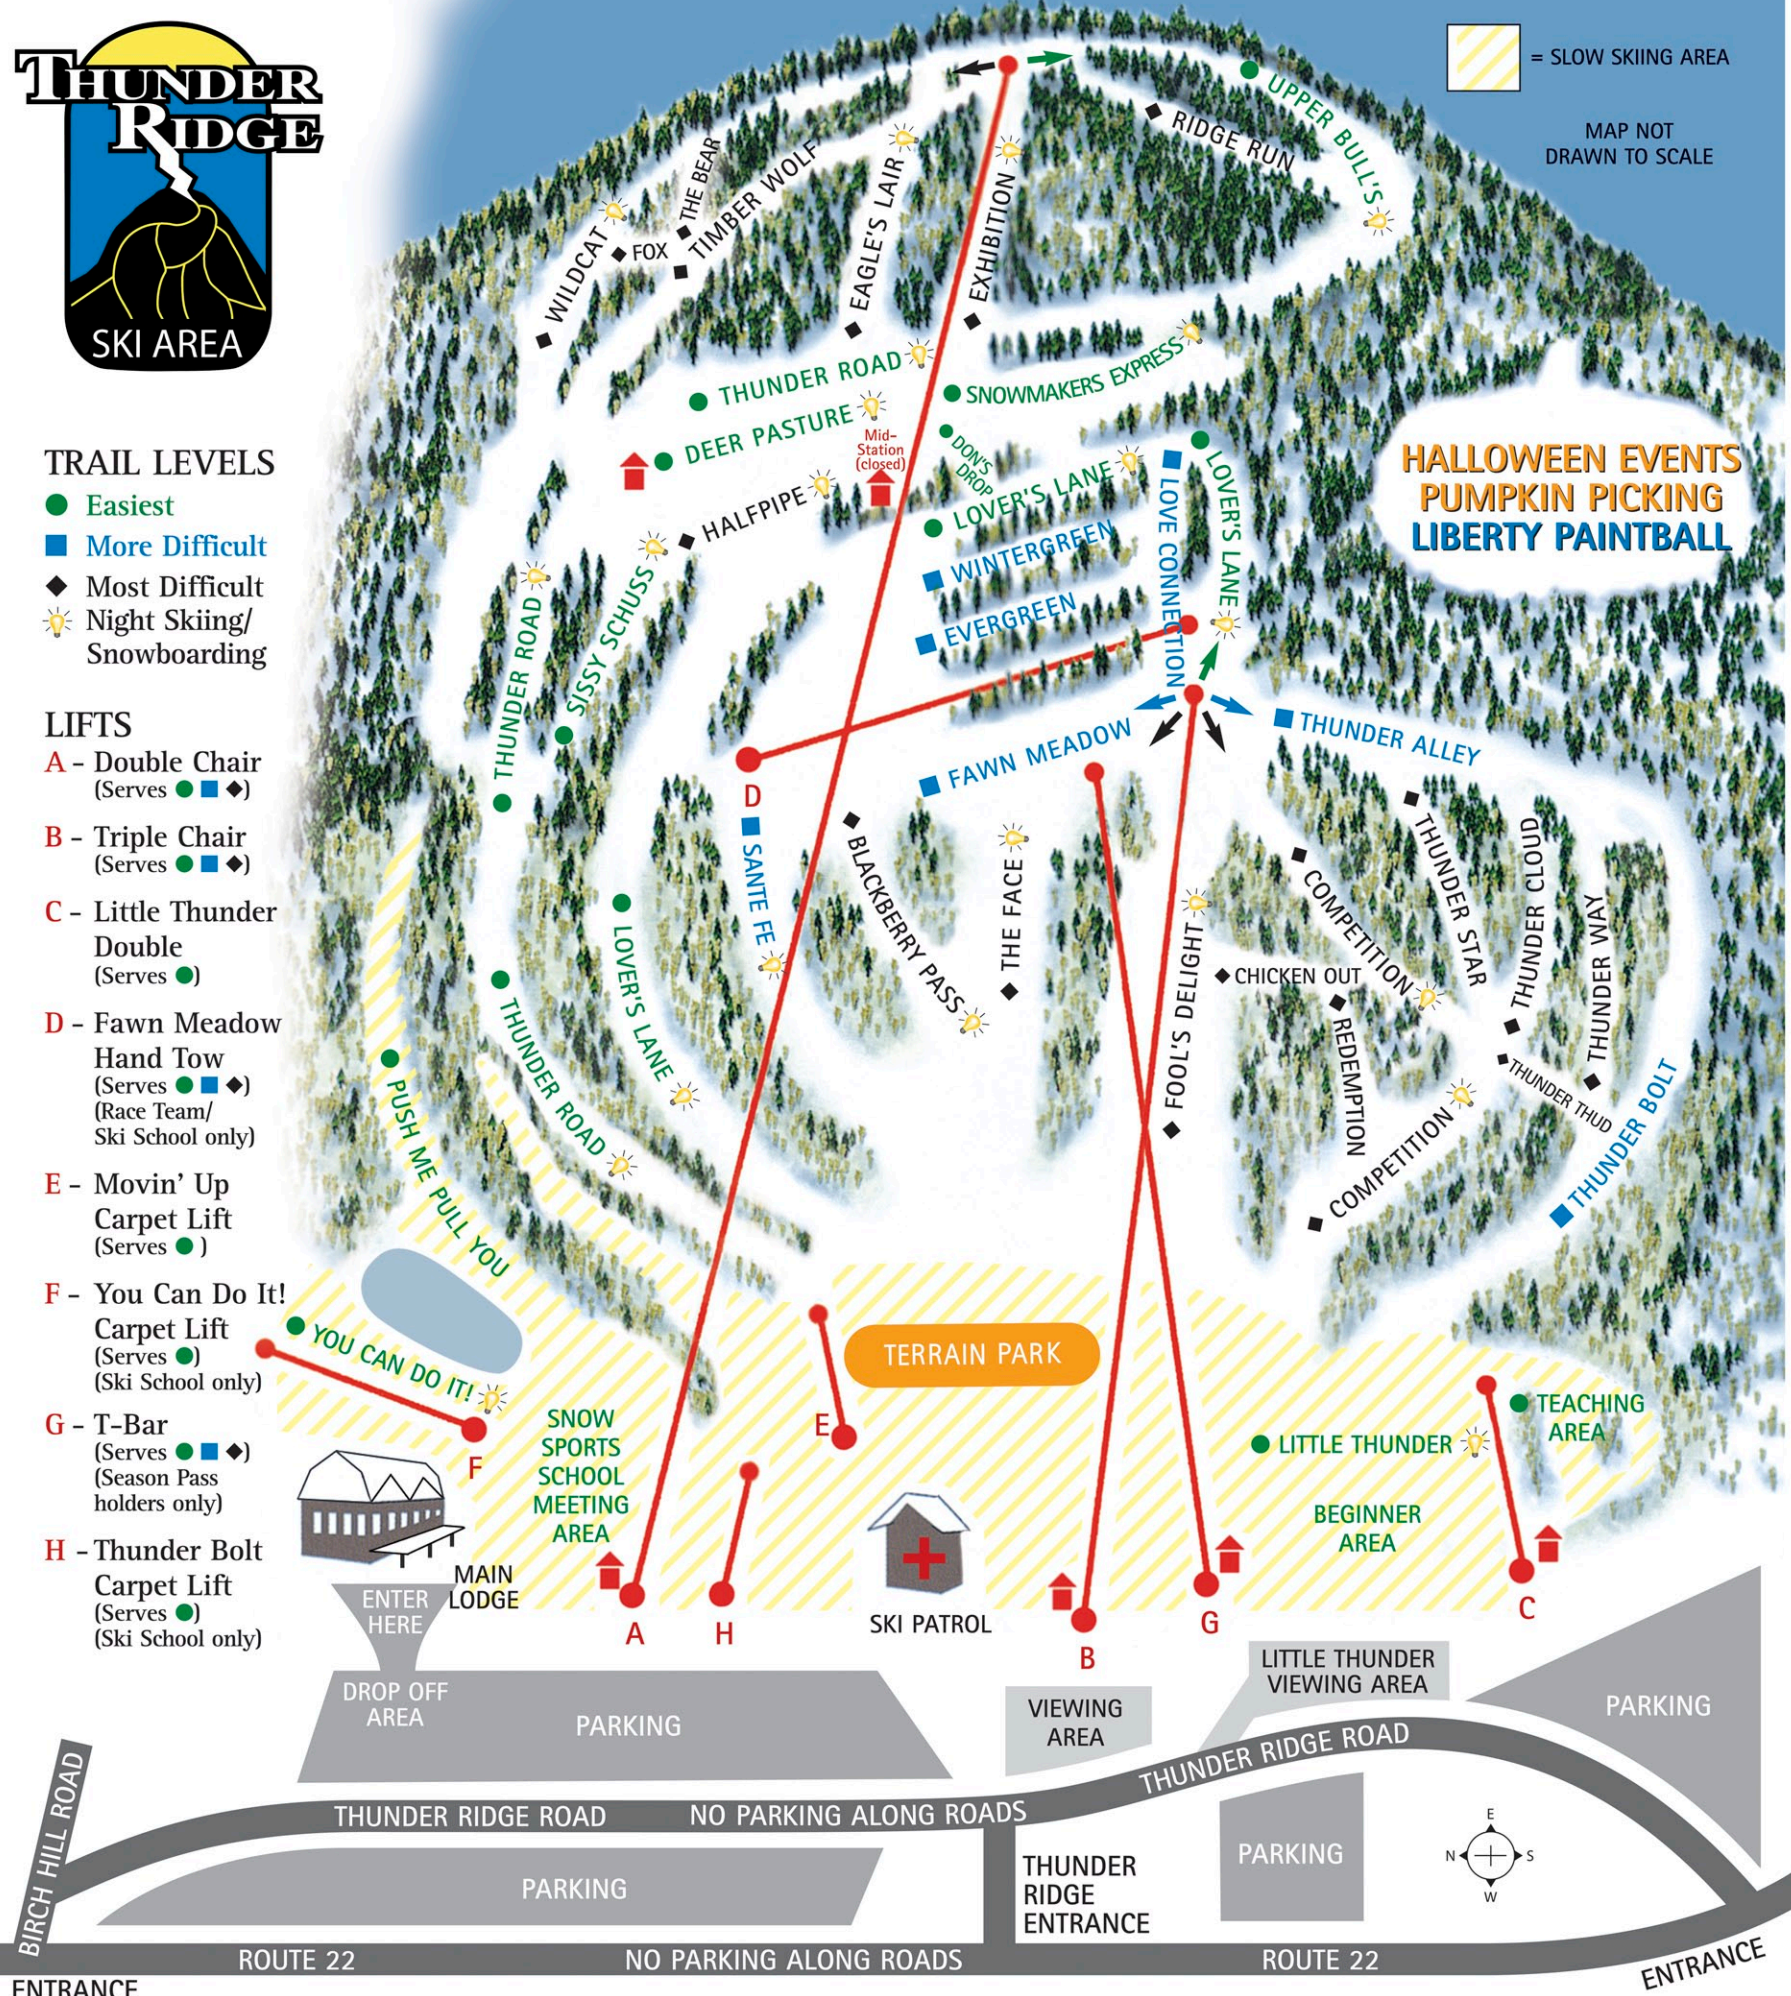

MAP NOT DRAWN TO SCALE

TRAIL LEVELS

- Easiest
- More Difficult
- ◆ Most Difficult
- ☀ Night Skiing/Snowboarding

LIFTS

- A** - Double Chair (Serves ● ■ ◆)
- B** - Triple Chair (Serves ● ■ ◆)
- C** - Little Thunder Double (Serves ●)
- D** - Fawn Meadow Hand Tow (Serves ● ■ ◆) (Race Team/Ski School only)
- E** - Movin' Up Carpet Lift (Serves ●)
- F** - You Can Do It! Carpet Lift (Serves ●) (Ski School only)
- G** - T-Bar (Serves ● ■ ◆) (Season Pass holders only)
- H** - Thunder Bolt Carpet Lift (Serves ●) (Ski School only)

HALLOWEEN EVENTS
PUMPKIN PICKING
LIBERTY PAINTBALL

ENTRANCE

ROUTE 22

NO PARKING ALONG ROADS

ROUTE 22

ENTRANCE